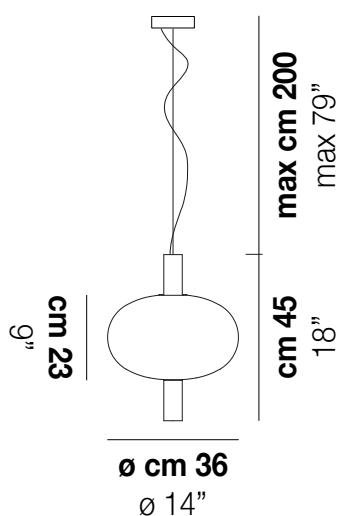

## RIFLESSO SP 1

### TECHNICAL DATA:

LED 2700K DIM2 1x12,5W 35 V

LED 2700K DIM3 1x12,5W 35 V

LED 3000K DIM2 1x12,5W 35 V

LED 3000K DIM3 1x12,5W 35 V

### CERTIFICATIONS:

Led 2700 K 12,5 W 35 V 1500 lm DIM2 Phase Cut

Led 2700 K 12,5 W 35 V 1500 lm DIM3 0-10V, Push

Led 3000 K 12,5 W 35 V 1500 lm DIM2 Phase Cut

Led 3000 K 12,5 W 35 V 1500 lm DIM3 0-10V, Push

VOLUME Mc 0,11  
GROSS WEIGHT Kg 10  
NET WEIGHT Kg 7

download