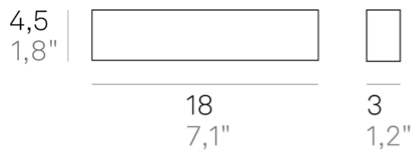

Slat _wall

LED

not dimmable

IP65

LD0150

	White	B3		Dark gray	G3
	Corten	R3			

CE EAC

DESIGN IN ITALY BY ZAFFERANO SRL, MADE IN PRC

Zafferano SRL - Viale dell'Industria, 26 31055 Quinto di Treviso
- Italy www.zafferanoitalia.com

The company reserves the right to modify product specifications.

For more information visit www.zafferanoitalia.com