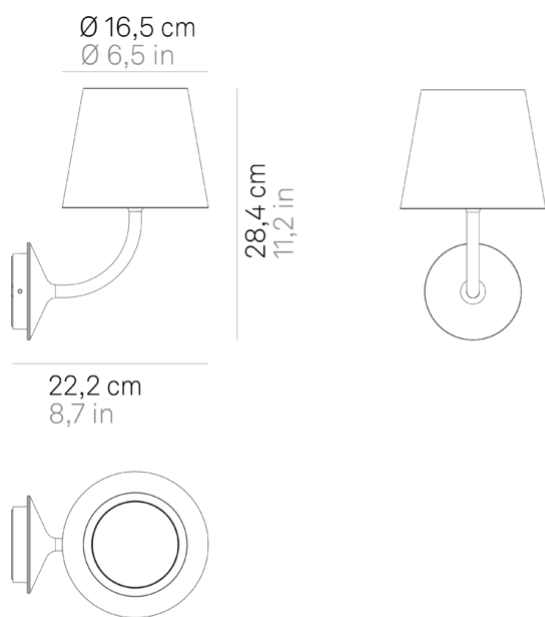

Poldina 230V _wall

Wall lamp with die-cast aluminum structure painted in matt white, corten or dark grey, and transparent polycarbonate diffuser. The high IP rating (IP54) makes the lamp ideal for indoor and outdoor use.

Poldina 230V _wall

Lighting specifications

source	E27 LED
type	LAMPADINA E27 (G45)
total power	8 W

Electrical specifications

voltage	220-240V
frequency	50/60 Hz
batteria	2 cell li-ion battery pack mod. 18650 3,7v - 2500 ma/h