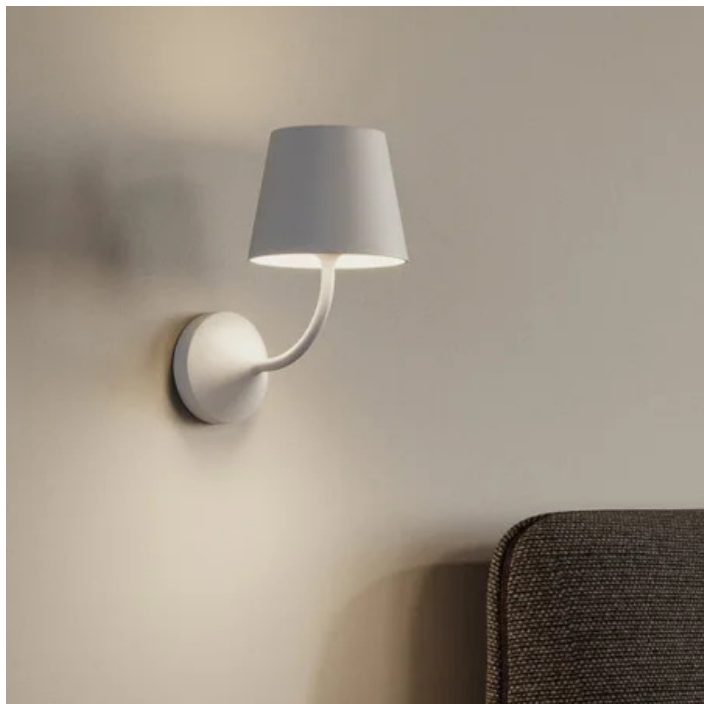

Poldina 230V _wall

Wall lamp with die-cast aluminum structure painted in matt white, corten or dark grey, and transparent polycarbonate diffuser. The high IP rating (IP54) makes the lamp ideal for indoor and outdoor use.