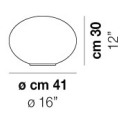

LUCCIOLA LT 18

TECHNICAL DATA:

CERTIFICATIONS:

LIGHT SOURCES

1x48W 220-240 V E14
50/60 Hz

VOLUME Mc 0,02
GROSS WEIGHT Kg 1,5
NET WEIGHT Kg 0,5

download

SHADE FINISHING

BCST

FRAME FINISHING

BC

OTHER VERSION AVAILABLE

Click on the version to go to the web version of the product

LUCCI LT G

LUCCI LT M

LUCCI LT P

LUCCI LT 27

LUCCI LT 30 P