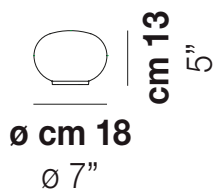

LUCCIOLA LT 18

TECHNICAL DATA:

CERTIFICATIONS:

LIGHT SOURCES

1x48W 220-240 V E14
50/60 Hz

VOLUME Mc 0,02
 GROSS WEIGHT Kg 1,5
 NET WEIGHT Kg 0,5

download

SHADE FINISHING