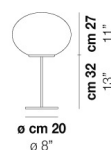

LUCCI LT 30 P