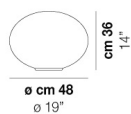

LUCCIOLA LT 18

TECHNICAL DATA:

CERTIFICATIONS:

LIGHT SOURCES

1x48W 220-240 V E14
50/60 Hz

VOLUME Mc 0,02
GROSS WEIGHT Kg 1,5
NET WEIGHT Kg 0,5

download

SHADE FINISHING

BCST

FRAME FINISHING

BC

OTHER VERSION AVAILABLE

Click on the version to go to the web version of the product

LUCCI LT G

LUCCI LT M

LUCCI LT P

LUCCI LT 27

LUCCI LT 30 P