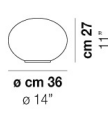

LUCCIOLA LT 18

TECHNICAL DATA:

CERTIFICATIONS:

LIGHT SOURCES

1x48W 220-240 V E14
50/60 Hz

VOLUME Mc 0,02
GROSS WEIGHT Kg 1,5
NET WEIGHT Kg 0,5

download

SHADE FINISHING

BCST

FRAME FINISHING

BC

OTHER VERSION AVAILABLE

Click on the version to go to the web version of the product

LUCCI LT G

LUCCI LT M

LUCCI LT P

LUCCI LT 27

LUCCI LT 30 P